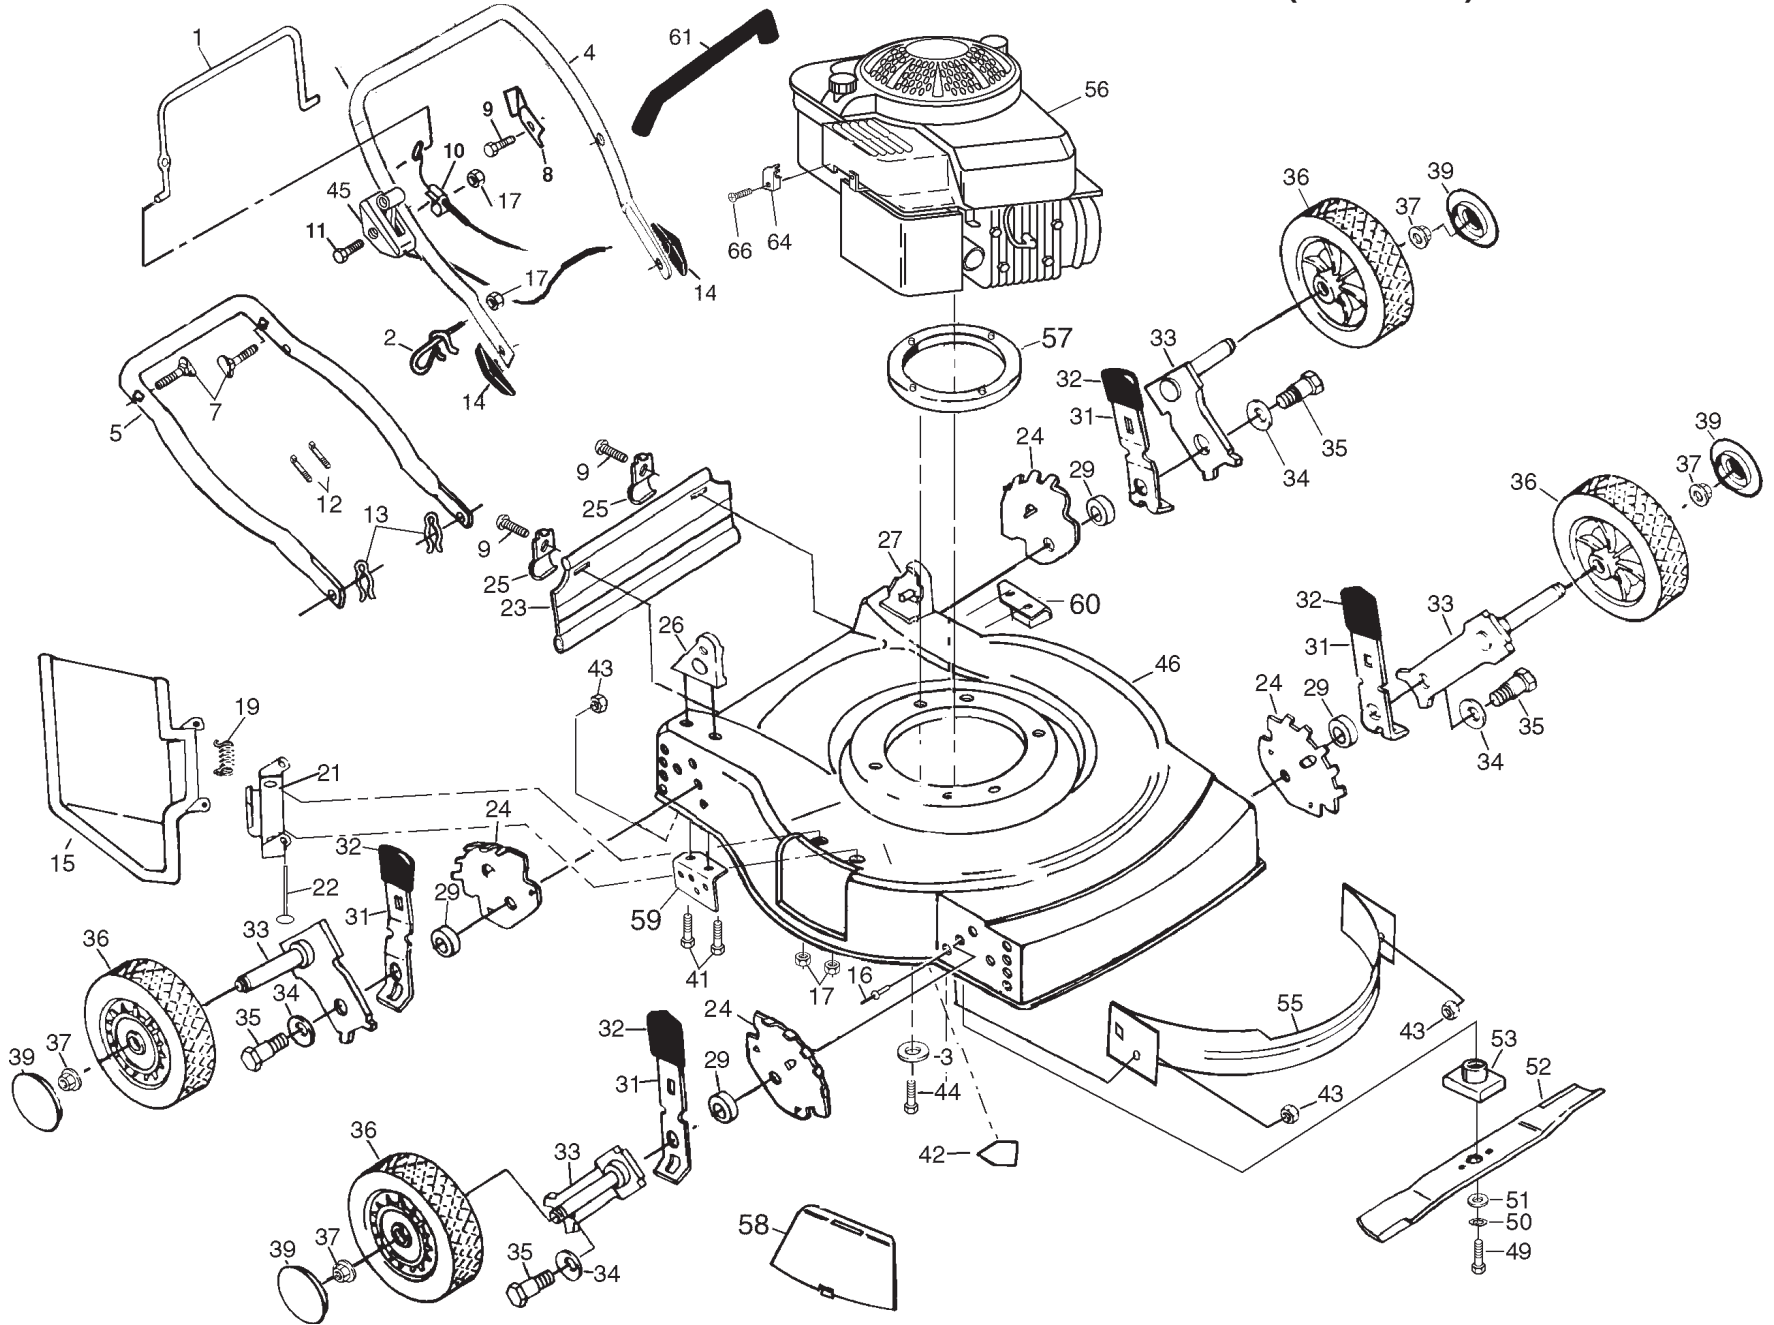

REPAIR PARTS

ROTARY LAWN MOWER - - MODEL NUMBER 6020MD (6020MDB)

16

REPAIR PARTS

ROTARY LAWN MOWER - - MODEL NUMBER 6020MD (6020MDB)

KEY NO.	PART NO.	DESCRIPTION
1	532 18 02-96	Control Bar
2	532 17 95-85	Rope Guide
3	532 05 39-98	Engine Washer
4	532 16 71-20	Upper Handle
5	532 15 50-44	Lower Handle
7	532 13 19-59	Handle Bolt
8	532 12 51-62	Up-Stop Bracket
9	532 75 00-97	Hex Washer Head Screw #10-24 x 1/2
10	532 13 08-61	Engine Zone Control Cable
11	532 14 49-29	Screw Hex Hd 1/4 x 2- 1/8
12	532 06 64-26	Wire Tie
13	532 05 17-93	Hairpin Cotter
14	532 12 86-38	Handle Knob
15	832 85 07-78	Discharge Guard
16	532 12 84-15	Pop Rivet
17	532 06 36-01	Locknut 1/4-20
19	532 08 75-89	Torsion Spring
21	532 08 75-93	Bracket Assembly
22	532 14 72-86	Hinge Rod
23	532 14 05-43	Rear Deflector
24	532 13 99-01	Wheel Adjusting Bracket
25	532 12 52-07	Deflector Bracket
26	532 17 09-75	Handle Bracket Assembly(Right)
27	532 17 09-77	Handle Bracket Assembly(Left)
29	532 14 66-30	Spacer
31	532 14 17-30	Selector Spring
32	532 08 78-77	Selector Knob
33	532 14 98-57	Axle Arm Assembly
34	532 06 23-35	Belleville Washer
35	532 14 27-48	Shoulder Bolt

KEY NO.	PART NO.	DESCRIPTION
36	532 14 84-42	Wheel and Tire Assembly
37	532 08 39-23	Nut
39	532 07 74-00	Hubcap
41	532 14 97-41	Thread Cutting Screw 5/16-18 x 3/4
42	532 10 73-39	Danger Decal
43	532 75 15-92	Locknut 3/8-16
44	532 85 09-99	Hex Head Thread Rolling Screw 3/8-169 x 1-1/8
45	532 16 69-71	Throttle Control
46	532 18 02-98	Lawn Mower Housing
49	532 85 10-84	Hex Head Screw 3/8-24 x 1-3/8 (Grd.8)
50	532 85 02-63	Helical Lock Washer 3/8
51	532 85 10-74	Hardened Washer
52	532 14 51-06	Blade 20"
53	532 85 09-77	Blade Adapter
55	532 13 97-90	Front Baffle
56	- - -	Engine, Briggs & Stratton, Model No. 12H802 (Order parts from engine manufacturer)
57	532 70 13-13	Spacer Ring
58	532 12 54-44	Mulcher Plate
59	532 18 03-20	Bracket Support (Right)
60	532 18 03-19	Bracket Support (Left)
61	532 15 58-91	Handle Grip
64	532 11 11-90	Cable Clamp
66	532 08 38-16	Screw #10 x 5/8
--	532 18 02-97	Owner's Manual (English/French)
--	532 12 50-46	Rear Baffle (Not shown)
--	532 16 23-00	Warning Decal

NOTE: All component dimensions given in U.S. inches.
1 inch = 25.4 mm